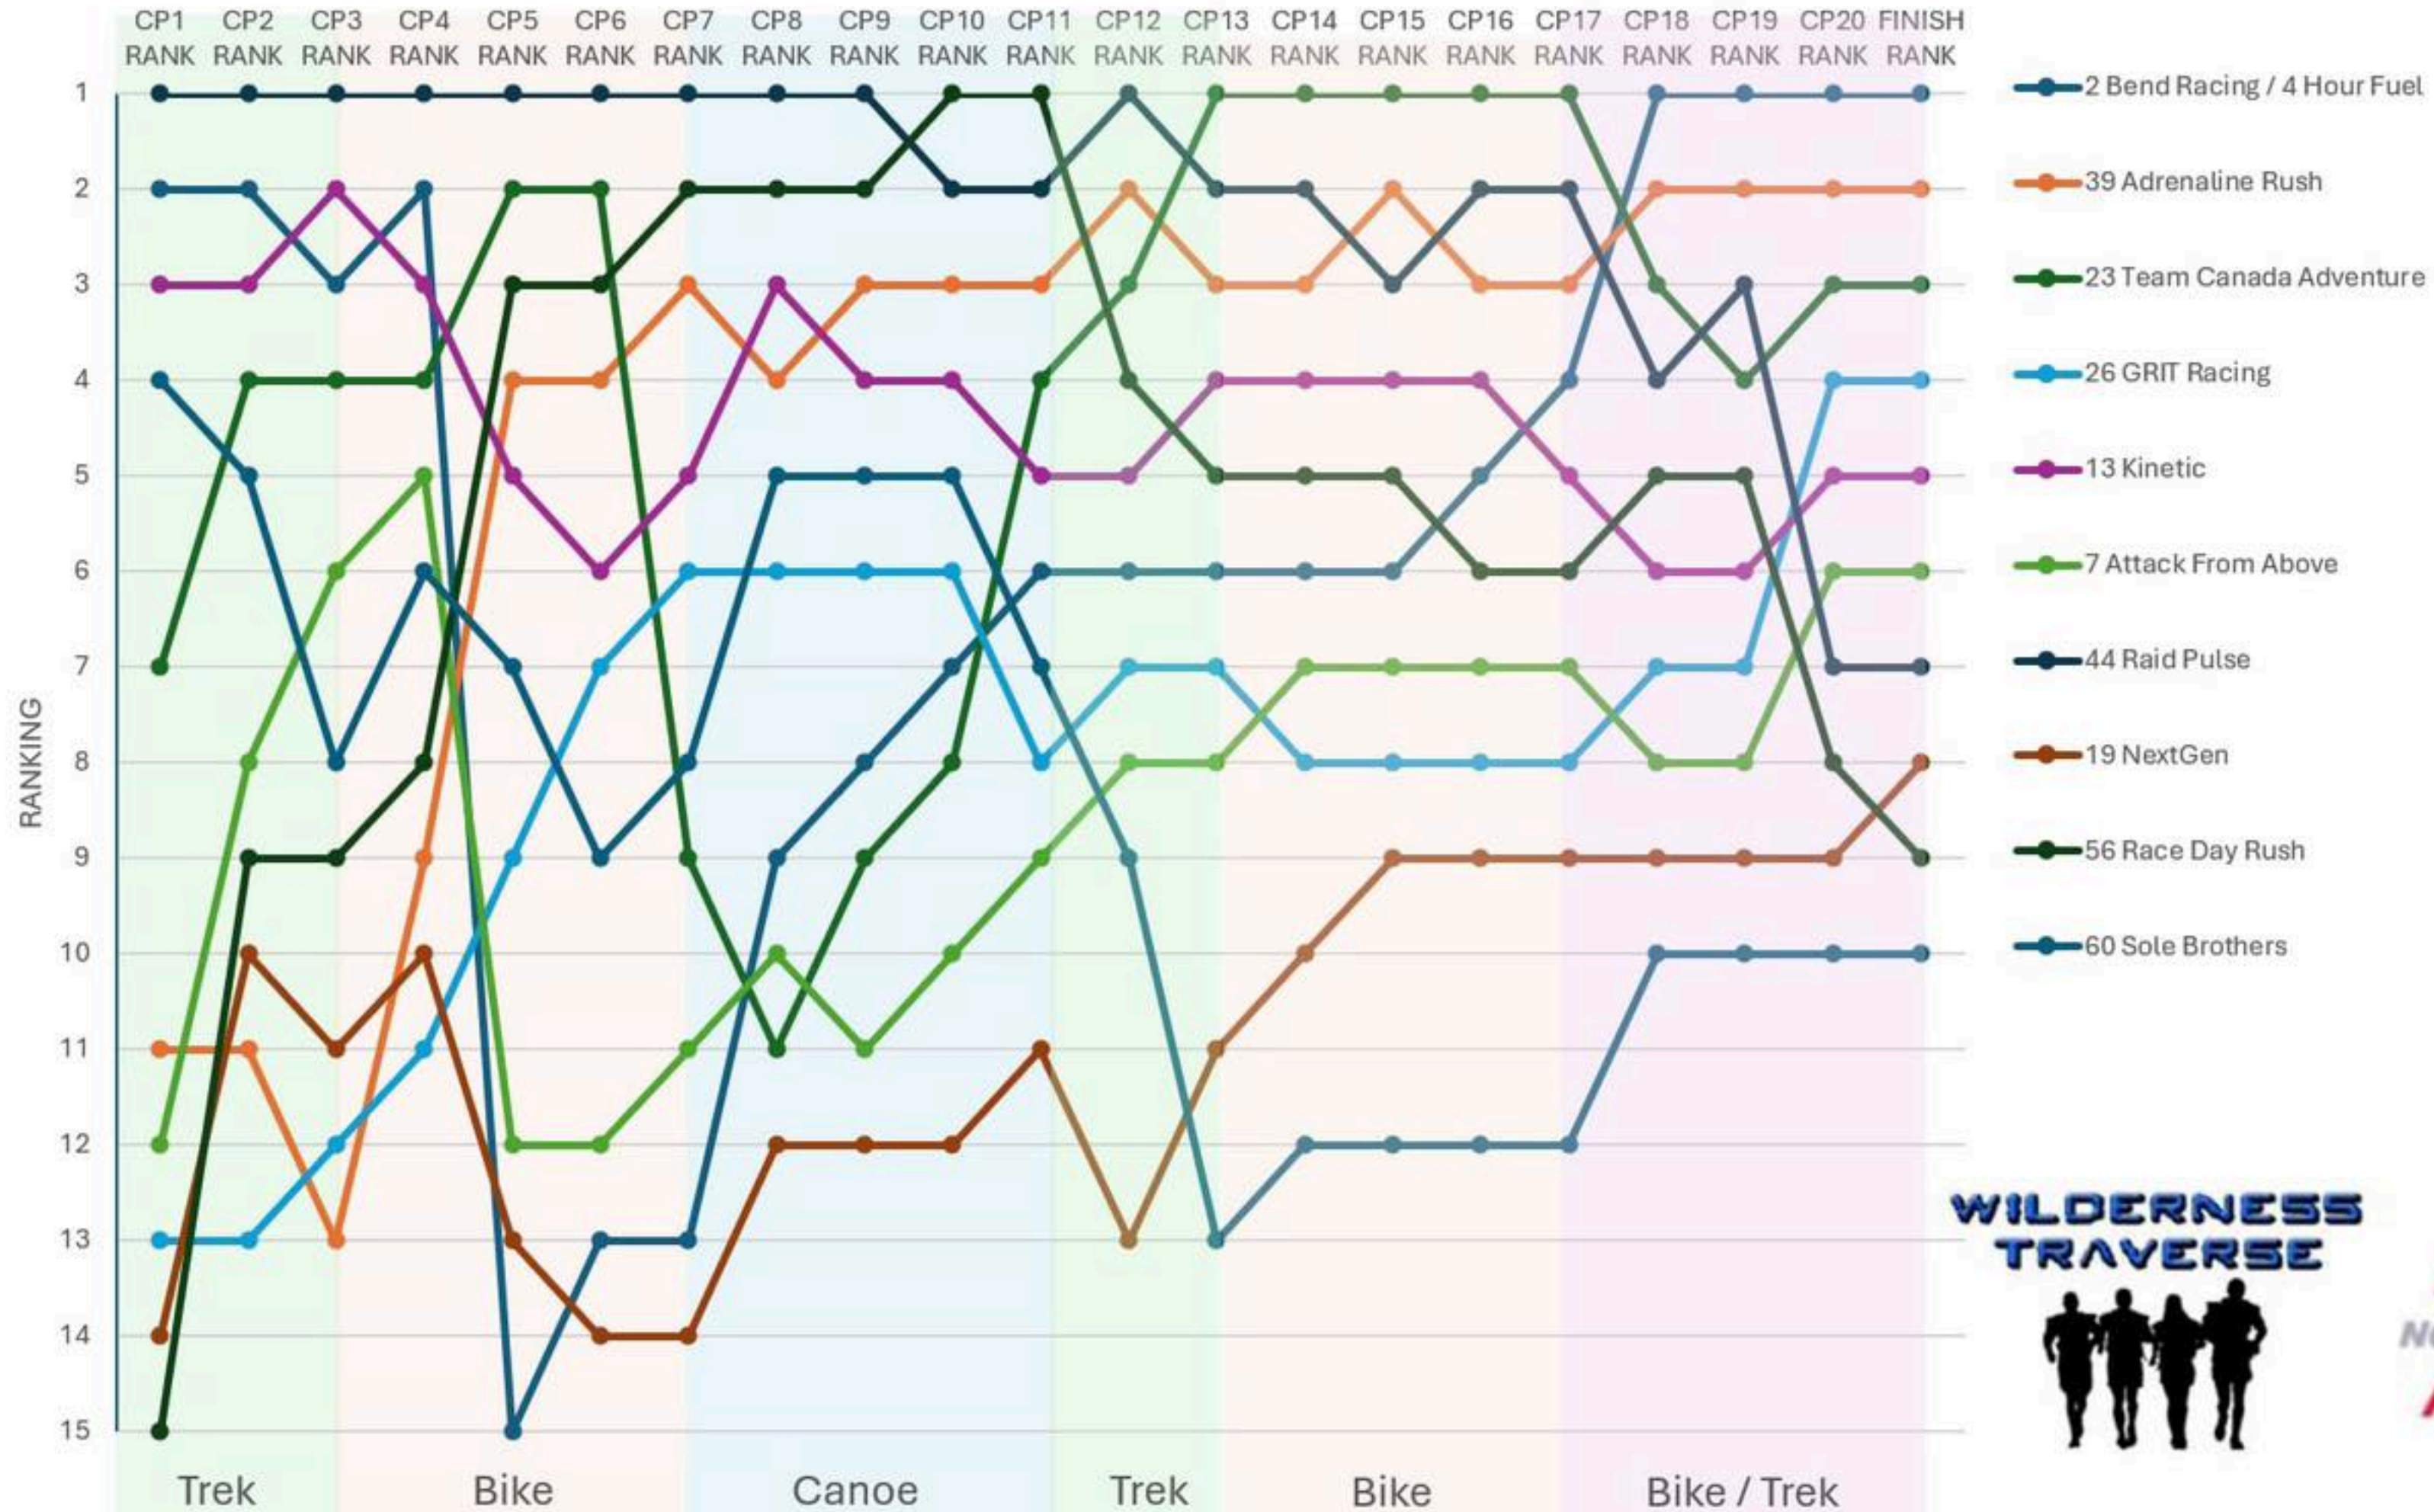

# Wilderness Traverse - Expedition Course - Top 10 Finishers Ranking @ CPs

**WILDERNESS TRAVELSE**