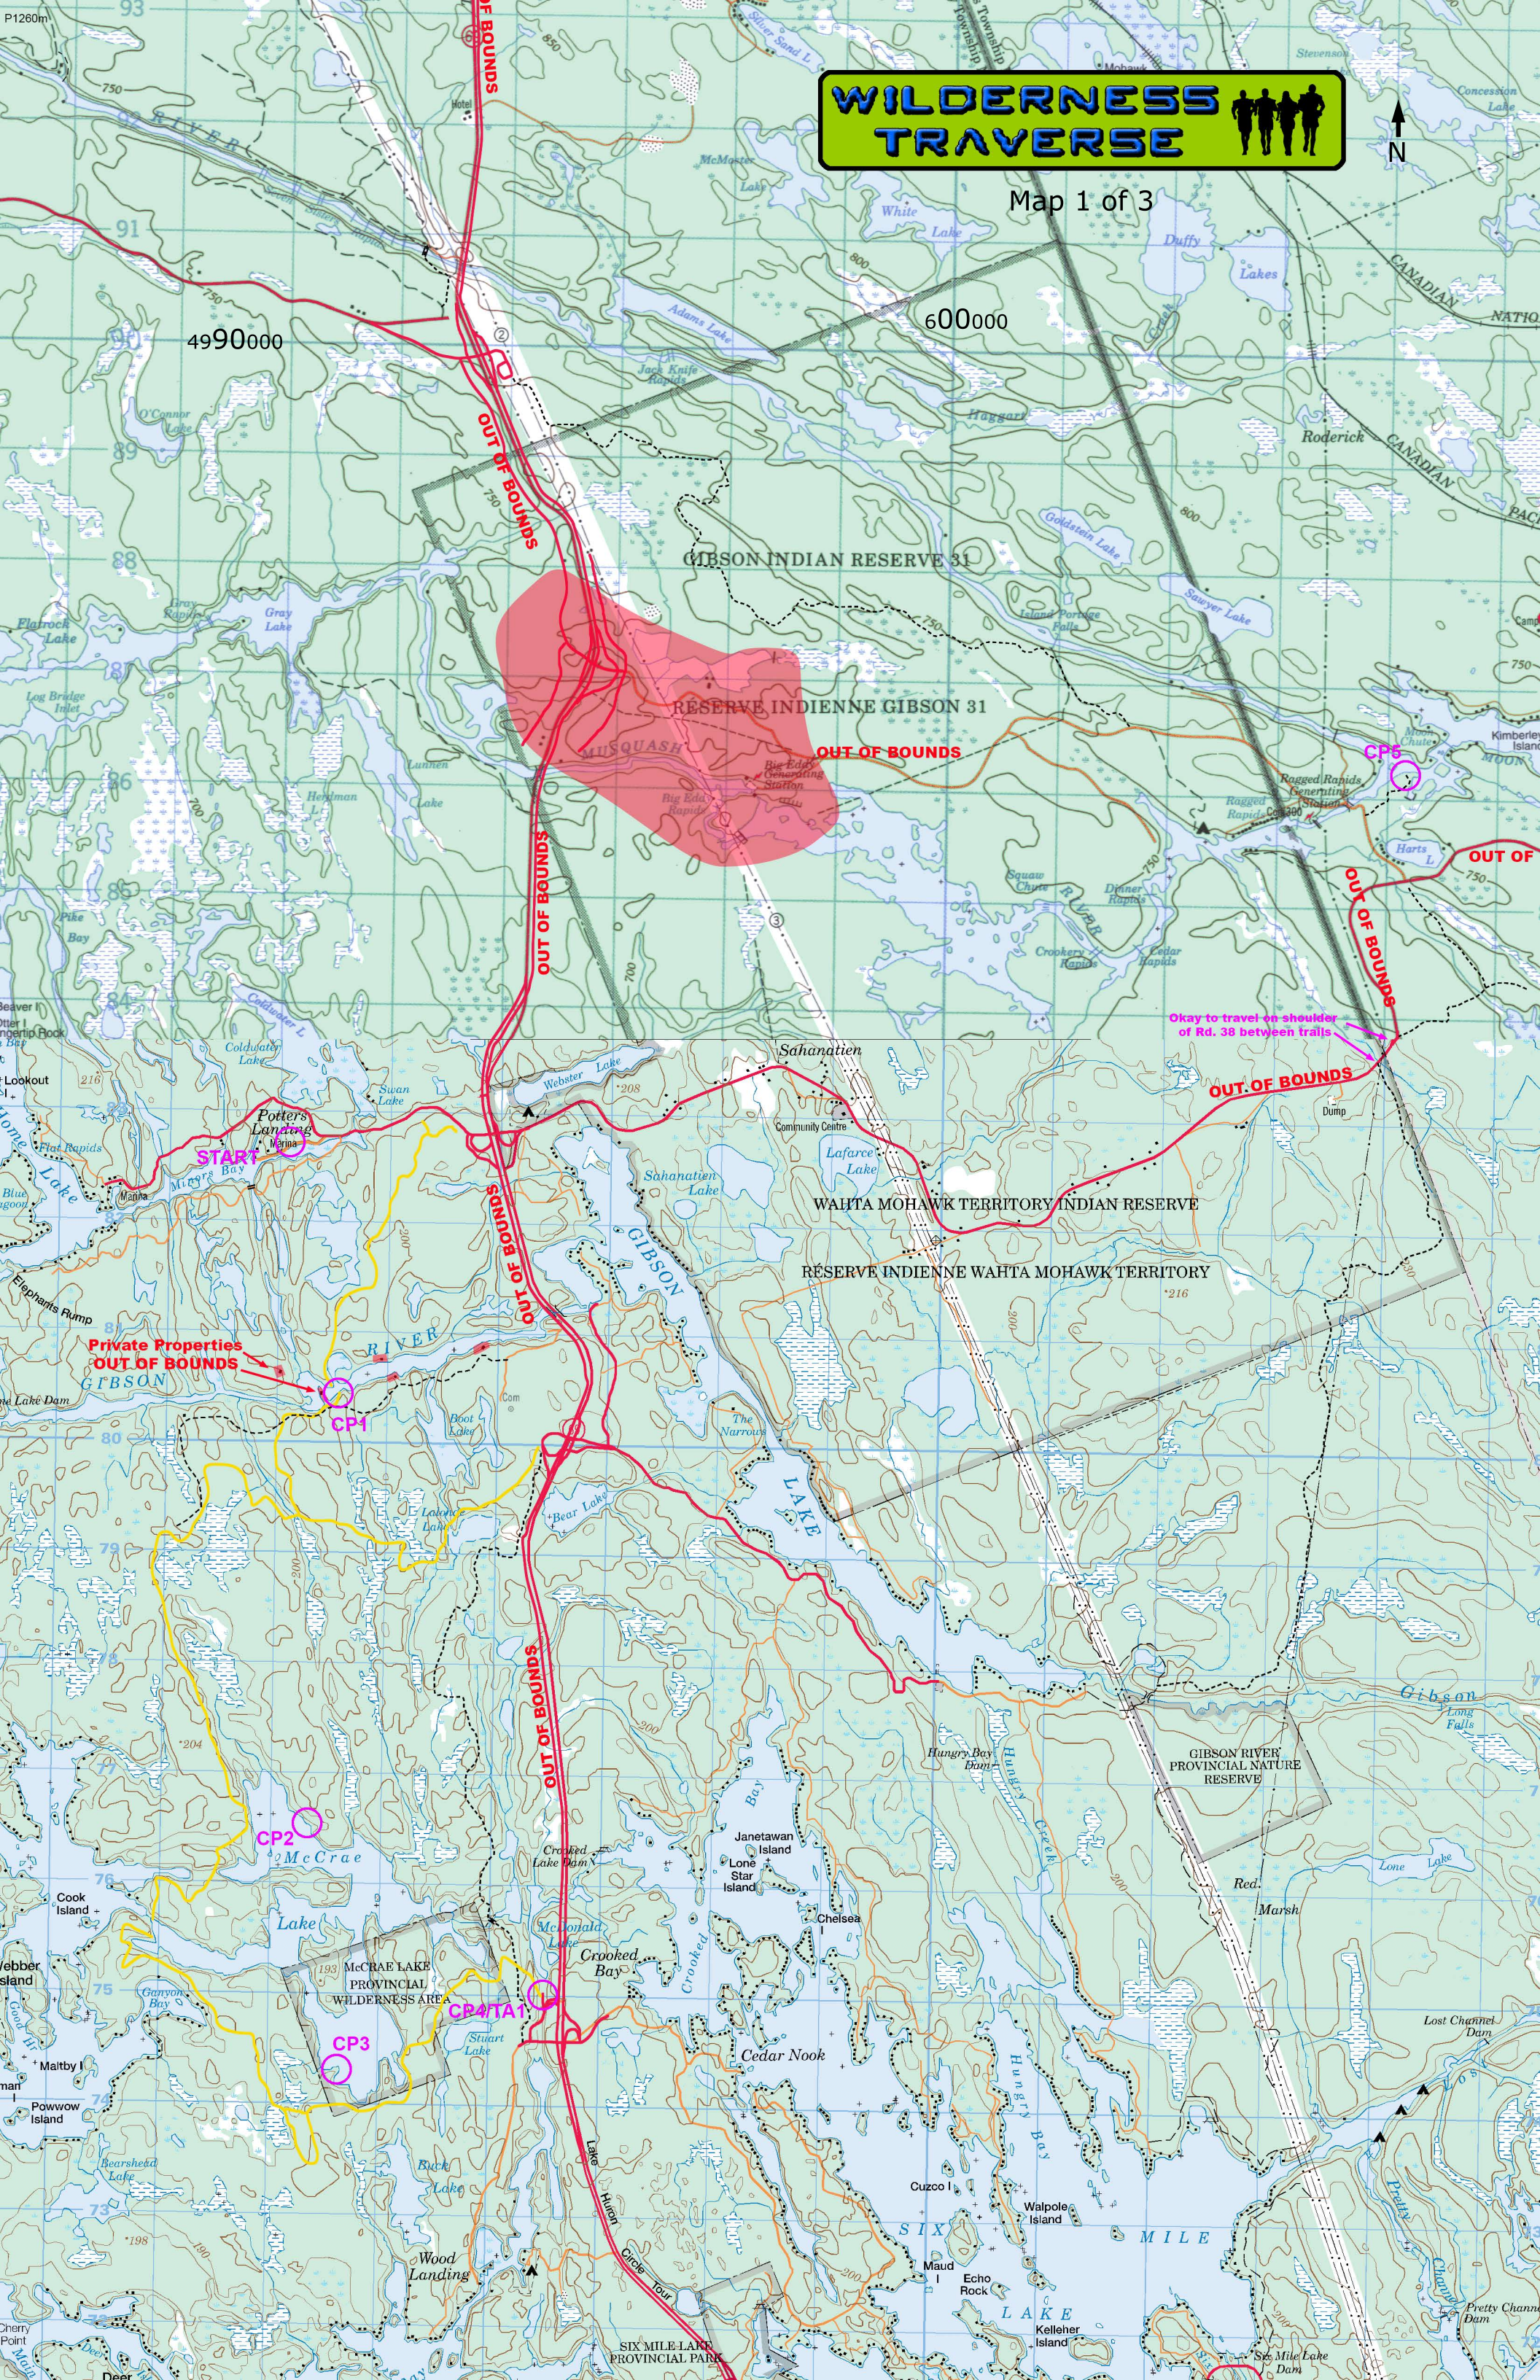

# WILDERNESS TRAVERSE

Map 1 of 3

OUT OF BOUNDS

OUT OF BOUNDS

OUT OF BOUNDS

OUT OF BOUNDS

OUT OF BOUNDS

OUT OF BOUNDS

OUT OF BOUNDS

OUT OF BOUNDS

OUT OF BOUNDS

Private Properties  
OUT OF BOUNDS

Okay to travel on shoulder  
of Rd. 38 between trails

START

CP1

CP2