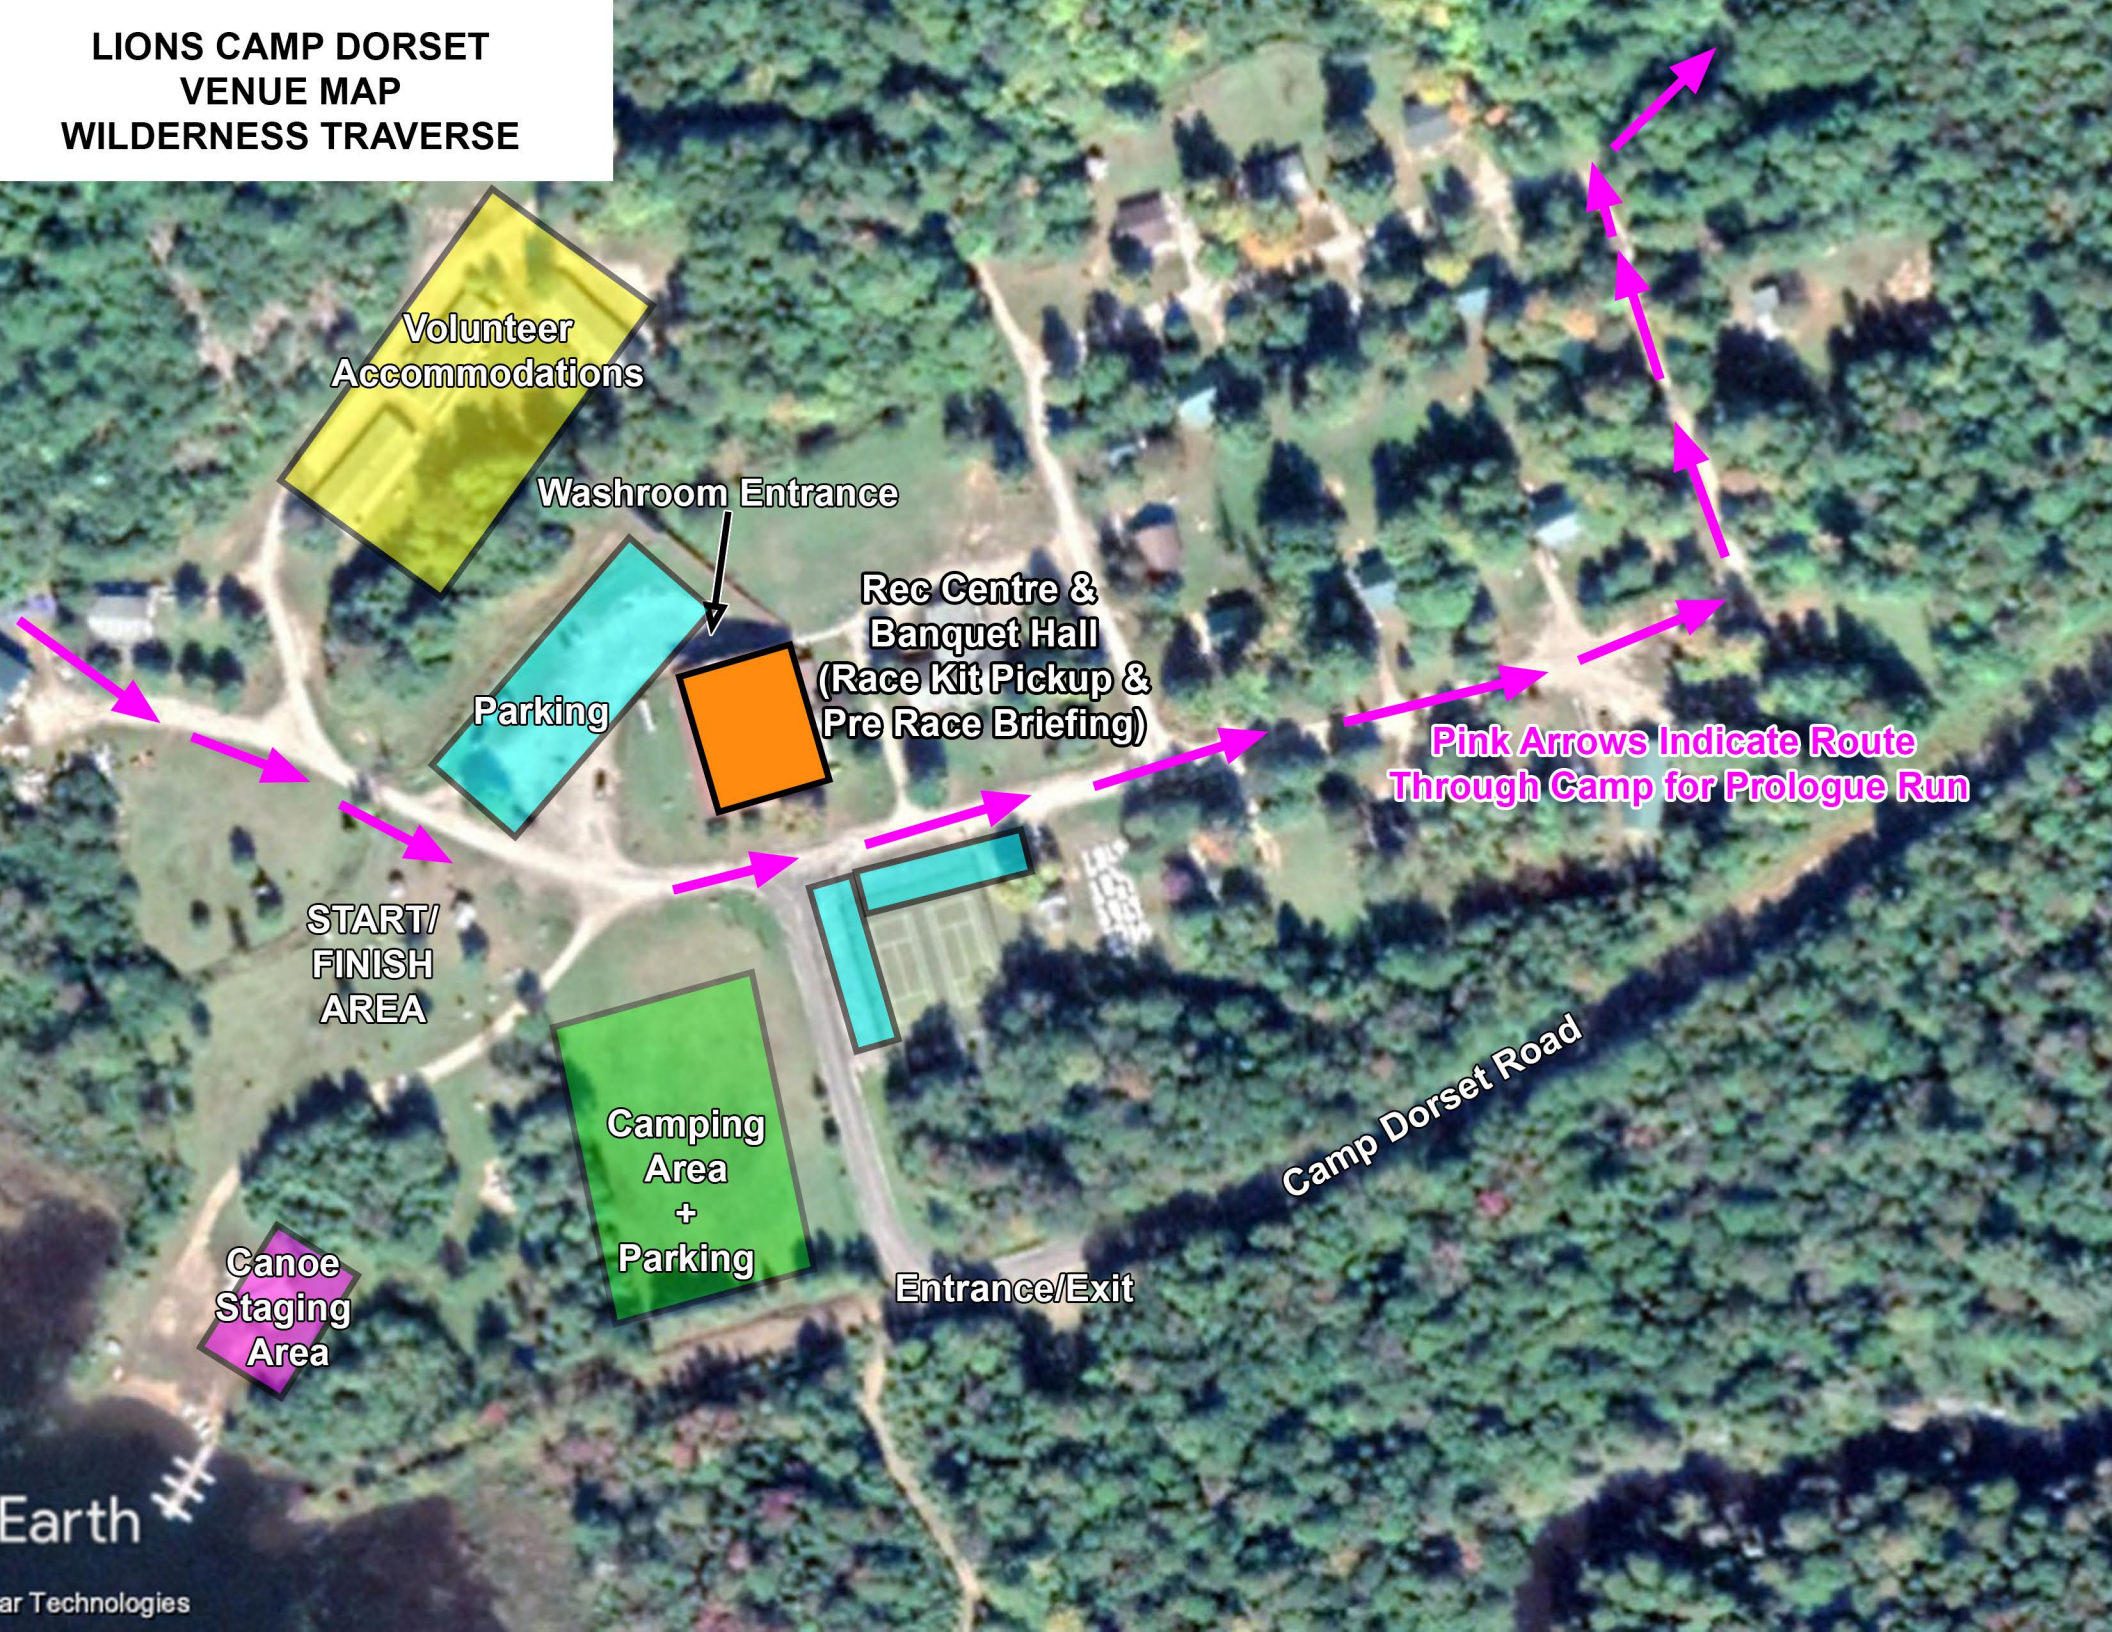

**LIONS CAMP DORSET
VENUE MAP
WILDERNESS TRAVERSE**

**Volunteer
Accommodations**

Washroom Entrance

Parking

**Rec Centre &
Banquet Hall
(Race Kit Pickup &
Pre Race Briefing)**

**Pink Arrows Indicate Route
Through Camp for Prologue Run**

**START/
FINISH
AREA**

**Camping
Area
+
Parking**

**Canoe
Staging
Area**

Entrance/Exit

Camp Dorset Road